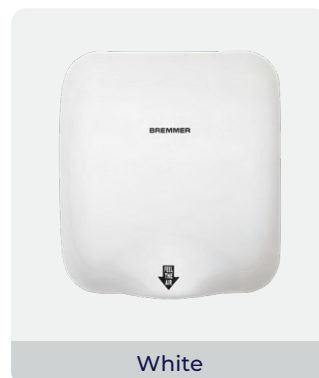

BREMMER

Generic Turbo

Hand Dryer

The Generic Turbo Hand Dryer delivers high-precision airflow for fast, efficient hand drying, taking you from wet to dry in just 7 to 10 seconds. Built with durable ABS construction, it's designed to withstand heavy daily use while maintaining a sleek, modern look. Operating at a low 70 dB noise level, it provides powerful performance without the disruptive sound.

EASY TO CLEAN

Low maintenance

Silver

Brass

White

Black

TECHNICAL SPECIFICATION

Dimensions H 325 x W 295 x D 171mm