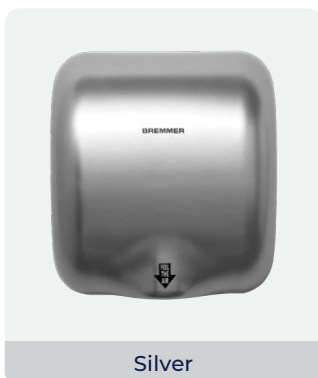

BREMMER

Generic Turbo

Hand Dryer

The Generic Turbo Hand Dryer delivers high-precision airflow for fast, efficient hand drying, taking you from wet to dry in just 7 to 10 seconds. Built with durable ABS construction, it's designed to withstand heavy daily use while maintaining a sleek, modern look. Operating at a low 70 dB noise level, it provides powerful performance without the disruptive sound.

EASY TO CLEAN

Low maintenance

Silver

Brass

White

Black

TECHNICAL SPECIFICATION

Dimensions H 325 x W 295 x D 171mm