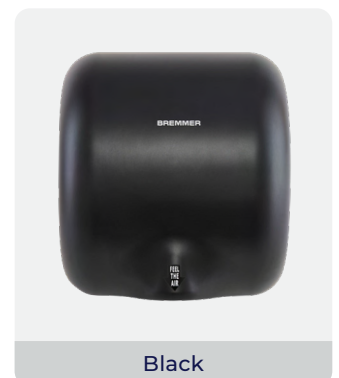

BREMMER

Generic Turbo

Hand Dryer

The Generic Turbo Hand Dryer delivers high-precision airflow for fast, efficient hand drying, taking you from wet to dry in just 7 to 10 seconds. Built with durable ABS construction, it's designed to withstand heavy daily use while maintaining a sleek, modern look. Operating at a low 70 dB noise level, it provides powerful performance without the disruptive sound.

EASY TO CLEAN

Low maintenance

Silver

Brass

White

Black

TECHNICAL SPECIFICATION

Dimensions H 325 x W 295 x D 171mm