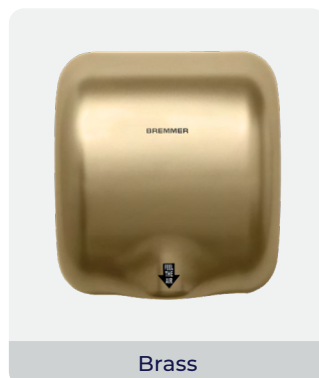

BREMMER

Generic Turbo

Hand Dryer

The Generic Turbo Hand Dryer delivers high-precision airflow for fast, efficient hand drying, taking you from wet to dry in just 7 to 10 seconds. Built with durable ABS construction, it's designed to withstand heavy daily use while maintaining a sleek, modern look. Operating at a low 70 dB noise level, it provides powerful performance without the disruptive sound.

EASY TO CLEAN

Low maintenance

Silver

Brass

White

Black

TECHNICAL SPECIFICATION

Dimensions H 325 x W 295 x D 171mm