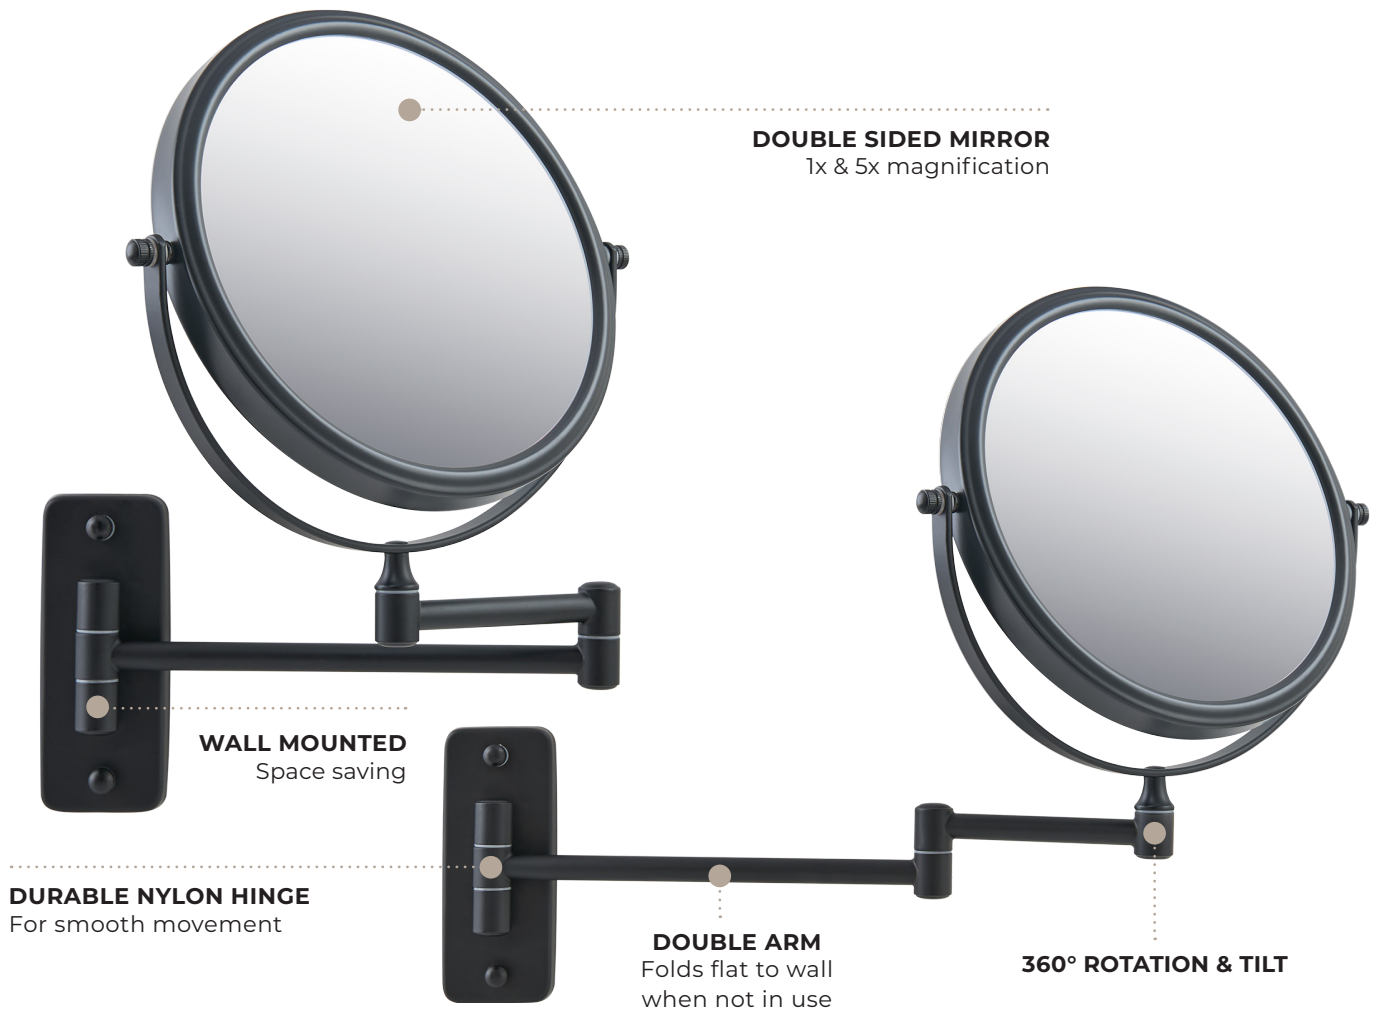

WINCHESTER

Wall Mounted Mirror

CORBY

- Durable Matt Black finish
- Suitable for Bedrooms & Bathrooms
- Supplied with fixings

Specification

Matt Black
0.80kg

WINCHESTER

Wall Mounted Mirror

CORBY

ABOUT THIS PRODUCT

Elevate the hotel guest bathrooms with Winchester Wall Mounted Mirror in Chrome. This stylish mirror features a double-sided design with 5x magnification, perfect for precise grooming. The extendable arm and adjustable head provide versatile positioning for your convenience. Supplied with fixings, it's an ideal choice for hoteliers looking for elegance and practicality.