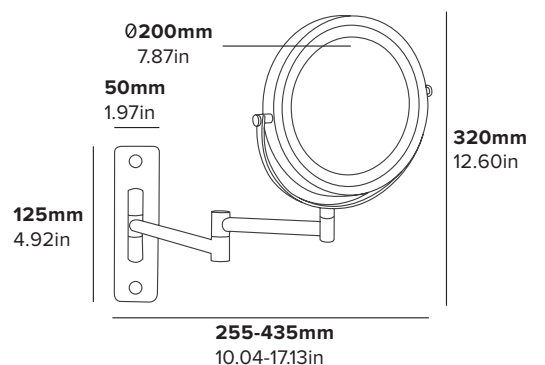

WINCHESTER

Wall Mounted Mirror

CORBY

- Durable Matt Black finish
- Suitable for Bedrooms & Bathrooms
- Supplied with fixings

Specification

Matt Black
0.80kg

WINCHESTER

Wall Mounted Mirror

CORBY

ABOUT THIS PRODUCT

Elevate the hotel guest bathrooms with Winchester Wall Mounted Mirror in Chrome. This stylish mirror features a double-sided design with 5x magnification, perfect for precise grooming. The extendable arm and adjustable head provide versatile positioning for your convenience. Supplied with fixings, it's an ideal choice for hoteliers looking for elegance and practicality.