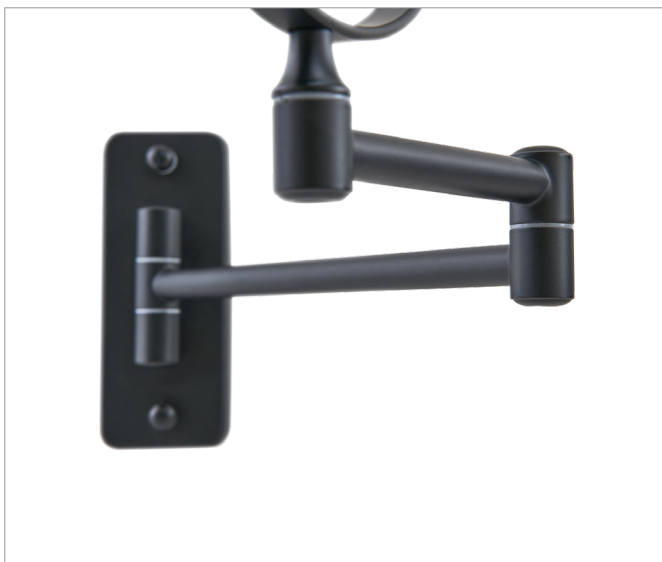

WINCHESTER

Wall Mounted Mirror

CORBY

- Durable Matt Black finish
- Suitable for Bedrooms & Bathrooms
- Supplied with fixings

Specification

Matt Black
0.80kg

WINCHESTER

Wall Mounted Mirror

CORBY

ABOUT THIS PRODUCT

Elevate the hotel guest bathrooms with Winchester Wall Mounted Mirror in Chrome. This stylish mirror features a double-sided design with 5x magnification, perfect for precise grooming. The extendable arm and adjustable head provide versatile positioning for your convenience. Supplied with fixings, it's an ideal choice for hoteliers looking for elegance and practicality.