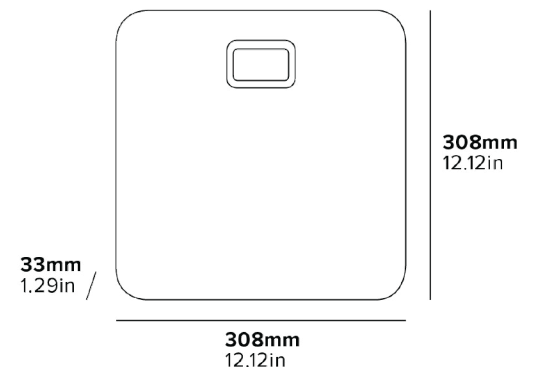

MARSDEN

Battery-Free Scales

CORBY

- Imperial and metric weight settings (kg or lb)
- Anti-slip Rubber feet
- 180kg maximum weight capacity
- Battery free operation

Specification

White Glass
1.5kg
6mm glass

MARSDEN

Battery-Free Scales

CORBY

ABOUT THIS PRODUCT

The Marsden Battery-Free Scales offer a sustainable solution for hotel guest rooms. Made from durable tempered glass with a sleek, modern design, they provide accurate weight readings on a clear LCD display without the need for batteries. Anti-slip rubber feet ensure stability, and both imperial and metric settings give guests flexibility. Stylish, practical and eco-friendly, these scales are ideal for enhancing the guest experience while supporting your sustainability goals.