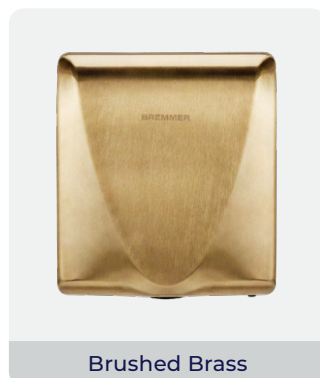

## Hand Dryer

The Blade Hand Dryer combines high-precision airflow with powerful performance, drying hands in just 8 to 10 seconds. Crafted from premium 304 grade stainless steel, it offers exceptional durability and a sleek, slimline design. Operating at a controlled 74 dB noise level, it delivers efficient drying with minimal disruption.

### LED ILLUMINATION

Practical & functional

Brushed Steel

Brushed Brass