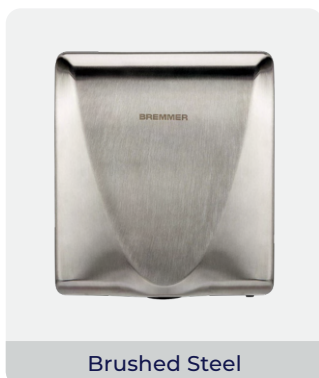

Brushed Steel